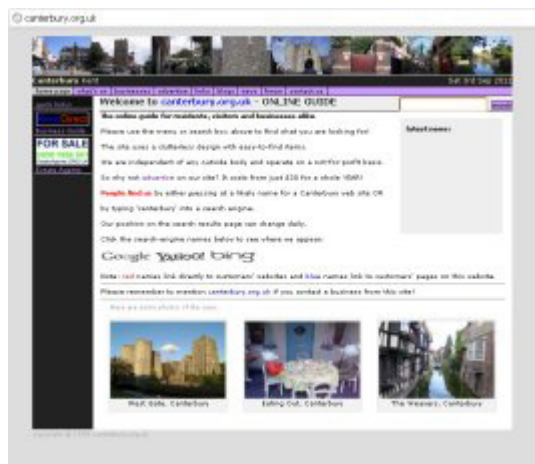

Promote your business locally on our website...

canterbury.org.uk

available to locals and the whole world alike...

(web site home page - screenshot)

sample platinum/gold listings:

Your Business Here (links to your own website) 1 Any Road, CANTERBURY, CT1 0AA 01227 123456 | Fax: 01227 654321 | Mob: 07890 123456	example ad with a link to your website (opens in a new window)	

Your Business Here (links to your page on this site) 1 Any Road, CANTERBURY, CT1 0AA 01227 123456 | Fax: 01227 654321 | Mob: 07890 123456	example ad with a link to your page on our website (opens in the same window)	

sample silver listings:

Your Business Here 1 Any Road, CANTERBURY, CT1 0AA | 01227 123456 (links to your own website)

Your Business Here 1 Any Road, CANTERBURY, CT1 0AA | 01227 123456 (links to your page on our website)

sample bronze listing:

Your Business Here | 01227 123456 (name and number only - no link)

we also offer: **website** hosting/design/updating/admin
domain name registration/renewal/admin

please mention the canterbury.org.uk website when contacting advertisers

ADVERTISING OPTIONS

PLATINUM (£120 per year) includes:

- a graphic link to your site from our HOME page.
- Only ONE link per business category will appear on the HOME page.
- an enhanced listing at the top of results on the BUSINESSES & SEARCH RESULTS pages.

GOLD (£90 per year) includes:

- an enhanced listing at the top of results (after PLATINUM) on the BUSINESSES & SEARCH RESULTS pages.

SILVER (£60 per year) includes:

- a listing (with a link) at the top of results (after PLATINUM & GOLD) on the BUSINESSES & SEARCH RESULTS pages.

BRONZE (£30 per year) includes:

- a name & number listing (without a link) on the BUSINESSES & SEARCH RESULTS pages.

FAQs

Q. I already have my own website so why should I advertise on yours?

A. Think of our website as a sort of online Yellow Pages plus more!
People visit our website for information and other items of interest including our searchable Business Directory and What's On Guide. We are adding to the site all the time.

Q. How do people find your website?

A. People find us by 'guessing' at the most likely name for a local website.

Q. What will it cost me?

A. We charge £60 per year for a listing with link to your own website. Other options as above.
If you don't have a website, we can construct and host a simple page showing your details along with your logo and a photo. This we do for FREE!

Q. Is there a budget option?

A. Yes. For £30 per year, you can have a name & number only listing. Please note this option does NOT include a link to your website but is ideal to ensure you appear in the Business Guide.

Q. How do I join?

A. Simply visit our website, select 'advertise' from the menu, click 'join us', fill-in and submit the form!

COMMENTS/QUESTIONS

Use the space below to note any comments or questions prior to contacting us!

please call us on 0800 1956 561 to advertise